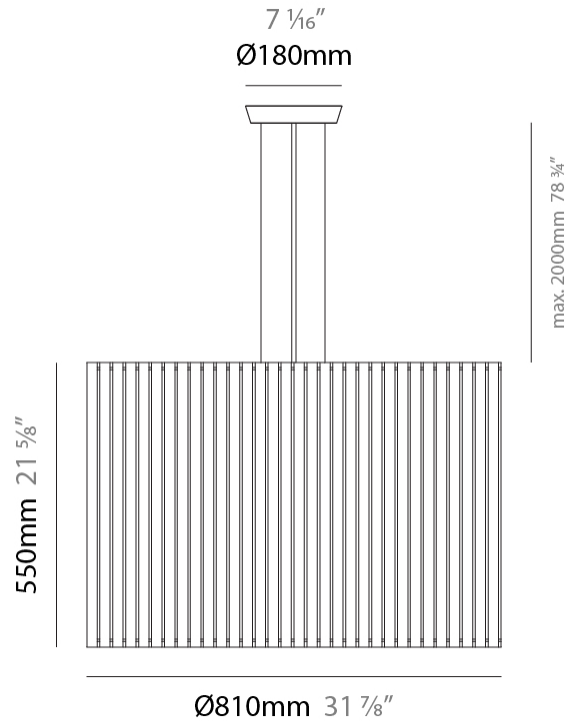

LUZ OCULTA WOOD SUSPENSION

D51035- _____

base number   Finish Options   Finish Options

1. To build a product code in our configurator select the specify button on the base model # product page
2. To build a manual product code on this datasheet choose from the options listed below in blue font and add the suffix to the base model #

GENERAL

Series: Luz Oculta
Subseries: Luz Oculta Wood
Brand: Fambuena
Division: Design
Mounting Type: Suspension
Mounting Location: Ceiling
Subcategory: Pendant

PHYSICAL

Shape: Rectangle
Diameter (mm): 810
Diameter (in): 31 7/8
Height (mm): 550
Height (in): 21 5/8
Light Distribution: Direct / Indirect
Fixture Finish: DOW / NAT
Holder Finish: BRA / BRZ
Fixture Material: Metal / Wood
Cable Details: Cable length 2000mm / 79"

ELECTRICAL

Number of Lamps: 3
Lamp Type: LED Retrofit
Lamp Shape: A19
Bulb Included: Bulb Not Included
Total Output Wattage (W): 36
Max. Wattage Per Lamp (W): 12
Lamp Base: E26
Input Voltage (V): 120
Upon Request: 277Vac / GU24

LED

OPTICAL

RATINGS AND CERTIFICATIONS

Certified By: Certified for North American Standards
IP rating: IP20